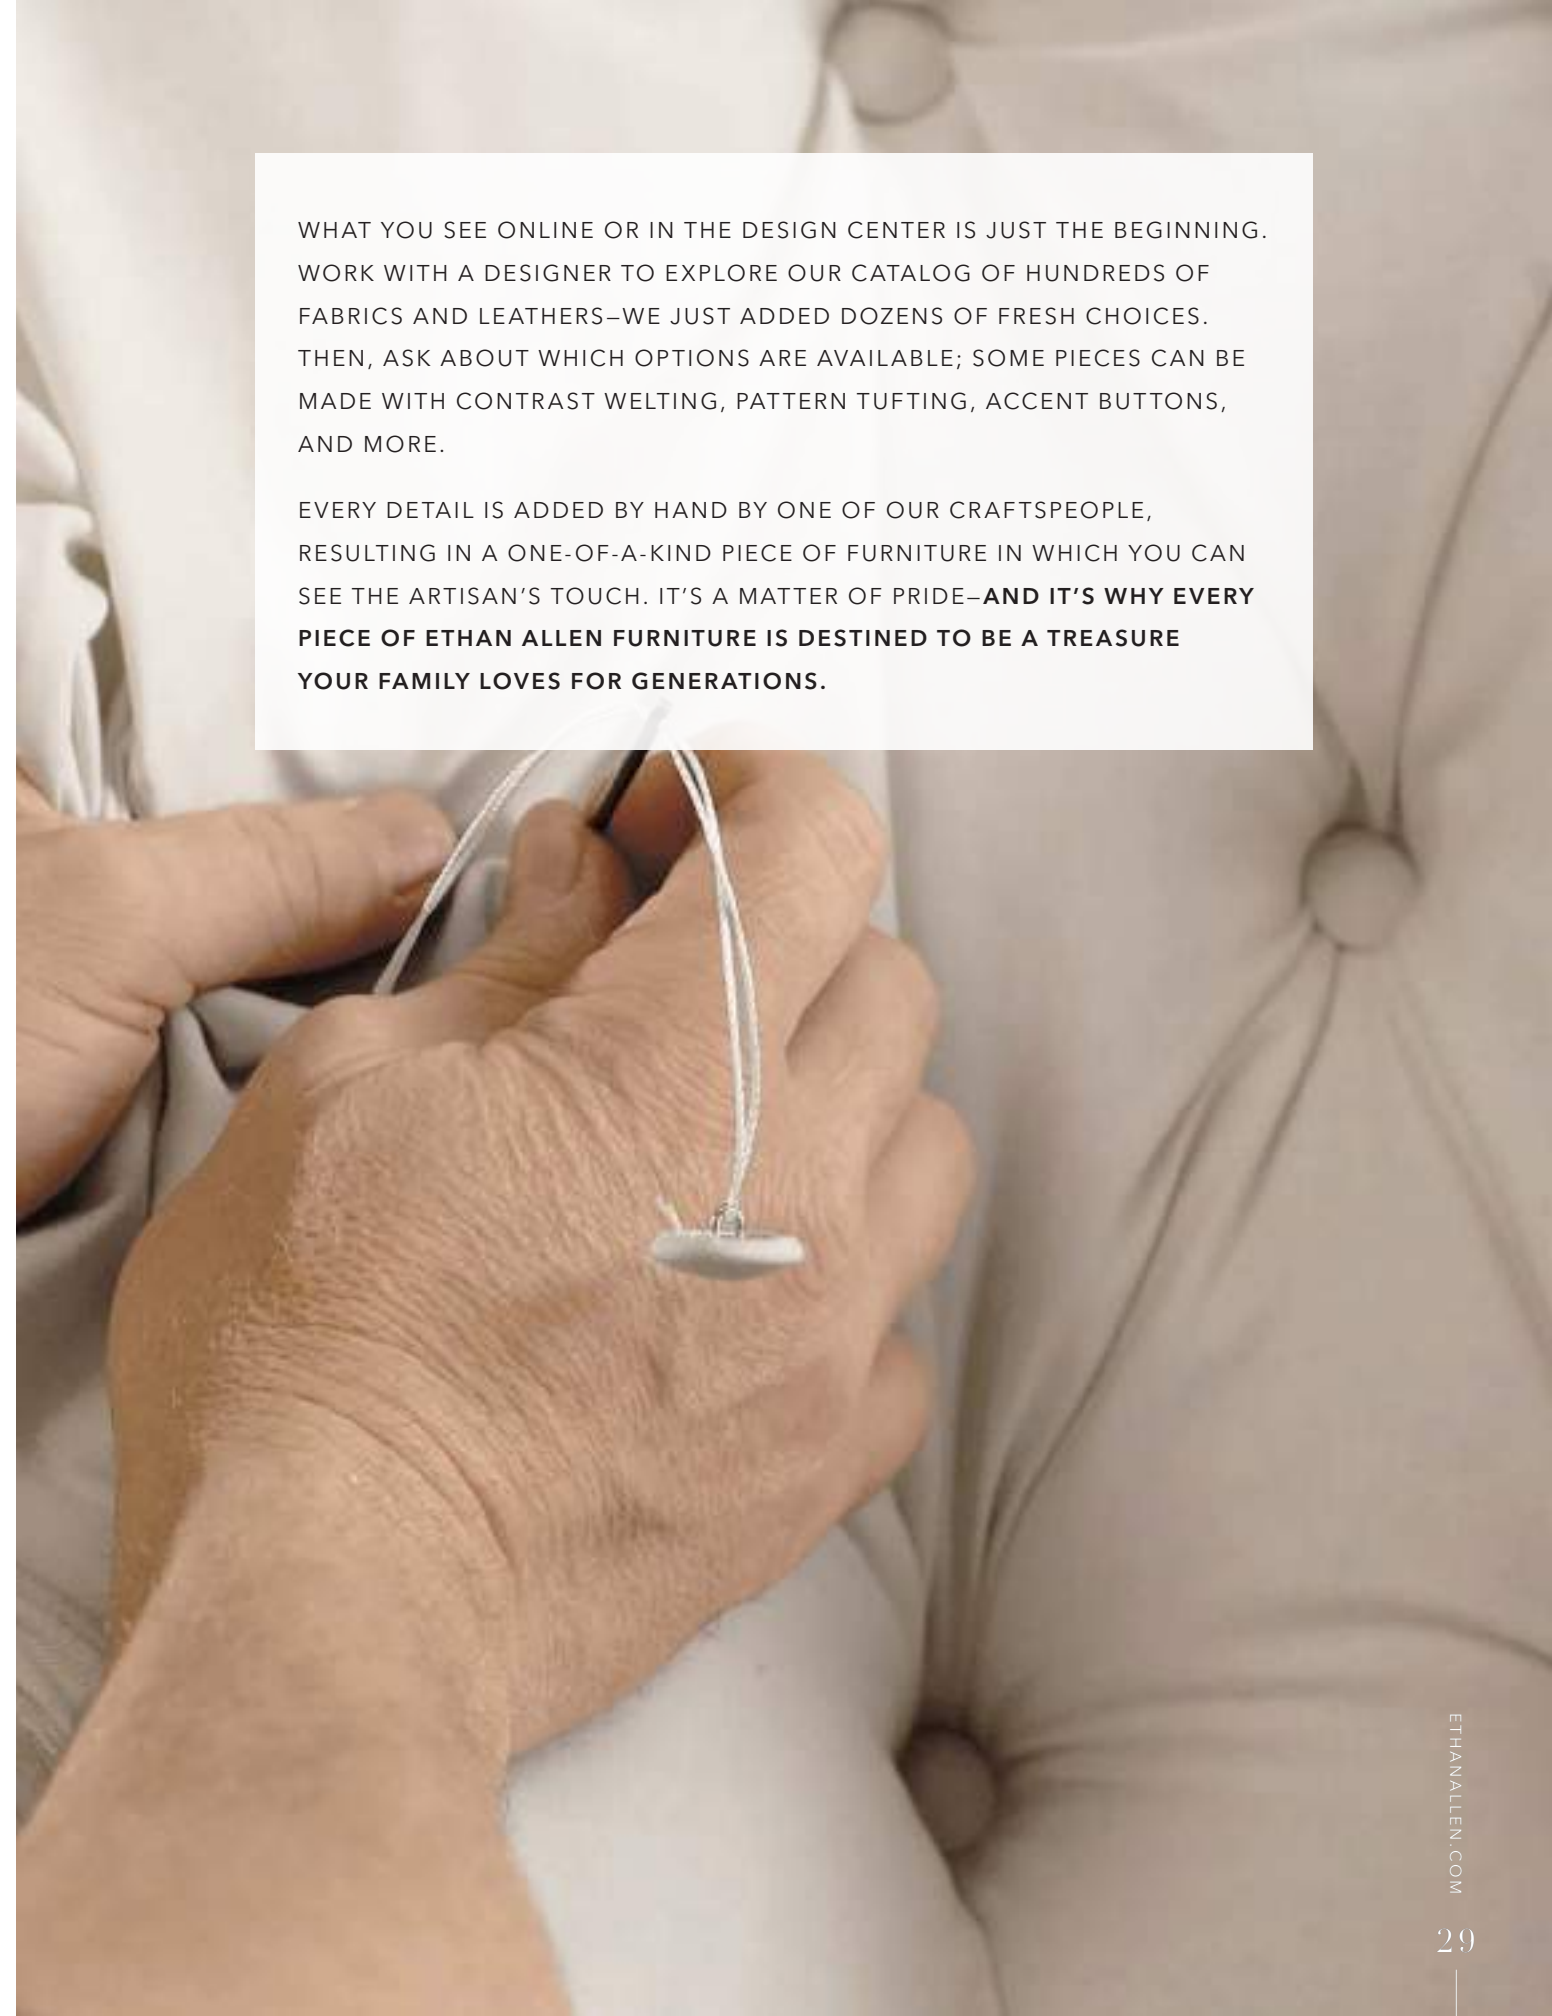

TAILORED BY HAND RIGHT HERE IN NORTH AMERICA

YEARS AGO, WE WATCHED MANY FURNITURE COMPANIES MOVE THEIR PRODUCTION OVERSEAS. **WE CHOSE TO STAY CLOSE TO HOME, WHERE OUR COMPANY BEGAN—AND WHERE WE STILL CRAFT ALL OF OUR UPHOLSTERY.**

WHAT YOU SEE ONLINE OR IN THE DESIGN CENTER IS JUST THE BEGINNING. WORK WITH A DESIGNER TO EXPLORE OUR CATALOG OF HUNDREDS OF FABRICS AND LEATHERS—WE JUST ADDED DOZENS OF FRESH CHOICES. THEN, ASK ABOUT WHICH OPTIONS ARE AVAILABLE; SOME PIECES CAN BE MADE WITH CONTRAST WELTING, PATTERN TUFTING, ACCENT BUTTONS, AND MORE.

EVERY DETAIL IS ADDED BY HAND BY ONE OF OUR CRAFTSPEOPLE, RESULTING IN A ONE-OF-A-KIND PIECE OF FURNITURE IN WHICH YOU CAN SEE THE ARTISAN'S TOUCH. IT'S A MATTER OF PRIDE—**AND IT'S WHY EVERY PIECE OF ETHAN ALLEN FURNITURE IS DESTINED TO BE A TREASURE YOUR FAMILY LOVES FOR GENERATIONS.**